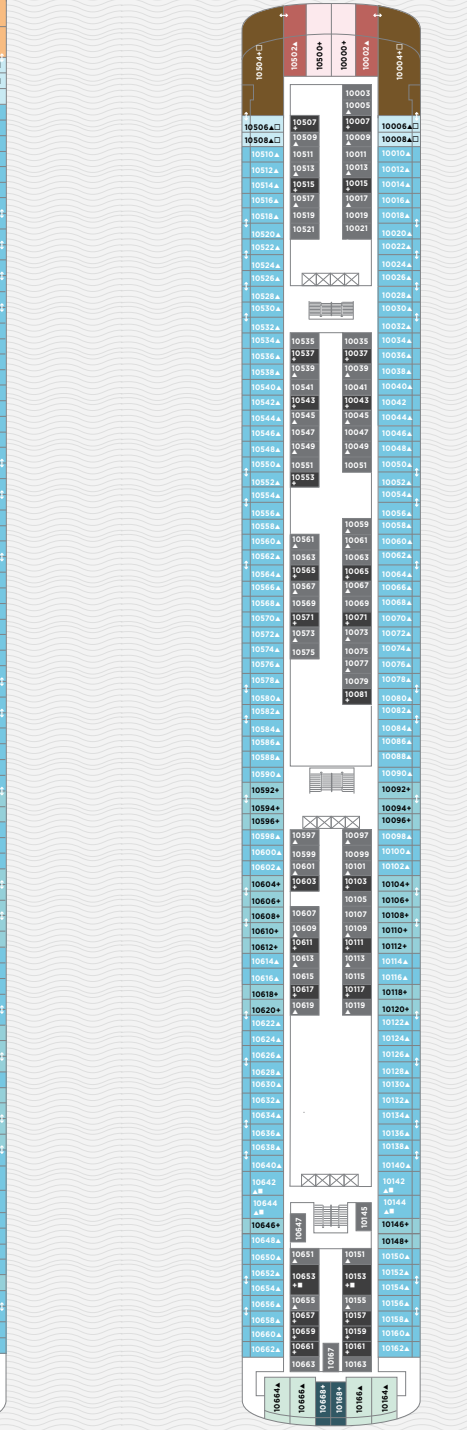

Deck 4

Deck 5

Deck 6

Deck 7

Deck 8

Deck 9

Deck 10

Deck 11

Deck 12

Deck 13

Deck 14

Deck 15

- Connecting Cabins
- ✓ Double bed
- + Up to 2 persons
- ☆ PH Suite Studio, Deck 11, up to 3
- ♿ Bathrooms
- △ King size bed
- ✕ Elevator
- PrivaSea
- ★ Two beds that cannot be joined
- ▲ Up to 4 persons
- ♿ Wheelchair Accessible
- ☆ HC with Studio, Deck 14, up to 4
- ♿ Up to 6 persons
- Hearing impairment
- ◆ Queen size bed
- Passage way

Oceanview Staterooms

OA Oceanview Stateroom	OB Oceanview Stateroom	O4 Oceanview Stateroom	OC Ocean View Stateroom Porthole
OT Ocean View Stateroom Porthole	OK Oceanview Stateroom (Obscured view)	OX Oceanview Stateroom	