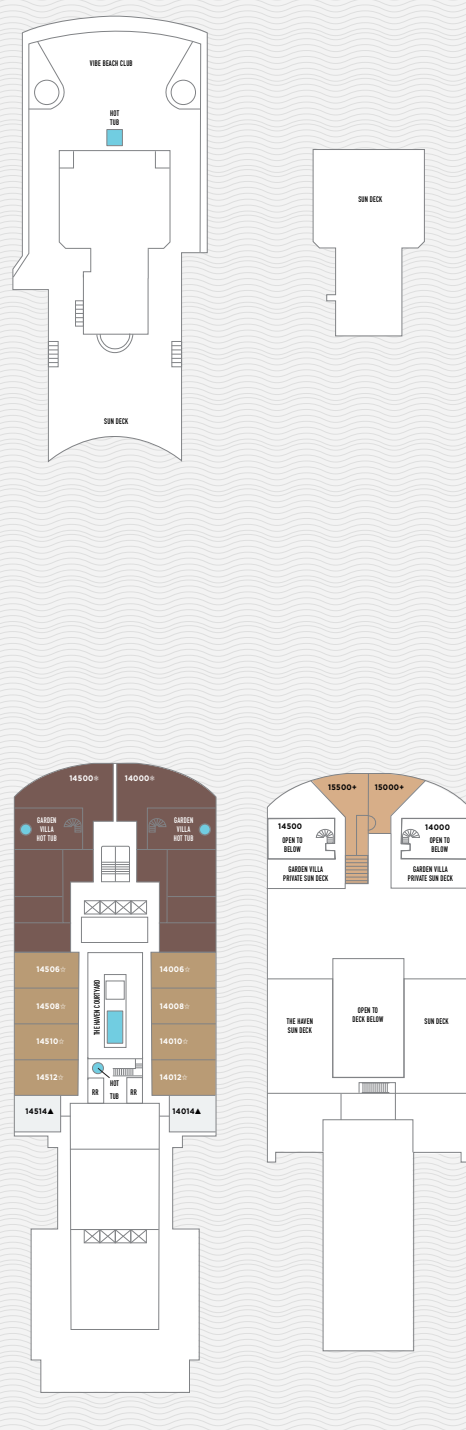

Deck 4

Deck 5

Deck 6

Deck 7

Deck 8

Deck 9

Deck 10

Deck 11

Deck 12

Deck 13

Deck 14

Deck 15

- Connecting Cabins
- ✓ Double bed
- + Up to 2 persons
- ☆ PH Suite Studio, Deck 11, up to 3
- ♿ Bathrooms
- △ King size bed
- ✕ Elevator
- PrivaSea
- ★ Two beds that cannot be joined
- ▲ Up to 4 persons
- ♿ Wheelchair Accessible
- ☆ HC with Studio, Deck 14, up to 4
- ♿ Up to 6 persons
- Hearing impairment
- ◆ Queen size bed
- Passage way

Oceanview Staterooms

OA Oceanview Stateroom	OB Oceanview Stateroom	O4 Oceanview Stateroom	OC Ocean View Stateroom Porthole
OT Ocean View Stateroom Porthole	OK Oceanview Stateroom (Obscured view)	OX Oceanview Stateroom	