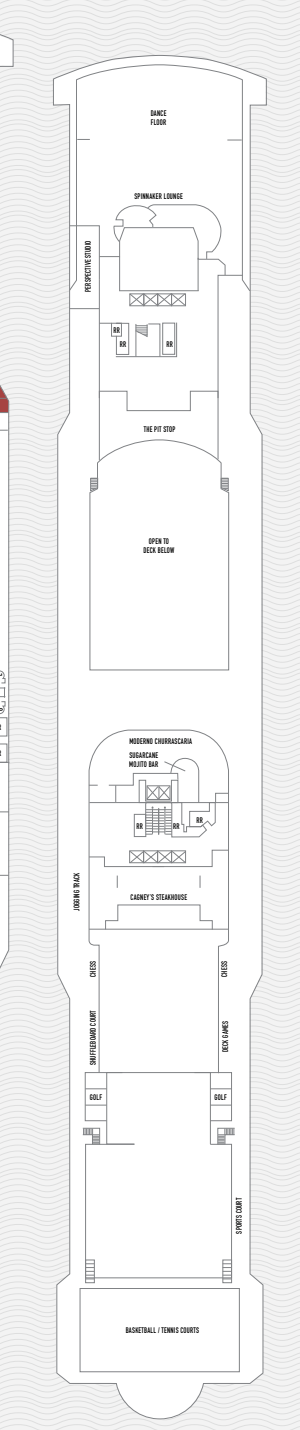

Deck 4

Deck 5

Deck 6

Deck 7

Deck 8

Deck 9

Deck 10

Deck 11

Deck 12

Deck 13

Deck 14

Deck 15

- Connecting Cabins
- ✓ Double bed
- + Up to 2 persons
- ☆ PH Suite Studio, Deck 11, up to 3
- ♿ Bathrooms
- △ King size bed
- ✕ Elevator
- PrivaSea
- ★ Two beds that cannot be joined
- ▲ Up to 4 persons
- ♿ Wheelchair Accessible
- ☆ HC with Studio, Deck 14, up to 4
- ♿ Up to 6 persons
- Hearing impairment
- ◆ Queen size bed
- Passage way

Oceanview Staterooms

OA Oceanview Stateroom	OB Oceanview Stateroom	O4 Oceanview Stateroom	OC Ocean View Stateroom Porthole
OT Ocean View Stateroom Porthole	OK Oceanview Stateroom (Obscured view)	OX Oceanview Stateroom	

Interior Staterooms

I4 Interior Stateroom	1A Interior Stateroom	IB Interior Stateroom
IT Interior Stateroom Deck 4 & 5	IF Interior Stateroom Deck 4 & 5	IX Interior Stateroom Deck 4 & 5

Verandas

B1 Deluxe Veranda Stateroom Deck 10	B4 Deluxe Veranda Stateroom Deck 10	BA Deluxe Veranda Stateroom Deck 10
BF Deluxe Veranda Stateroom Deck 10	BT Veranda Stateroom Deck 8 & 10	BX Veranda Stateroom Deck 8 & 9