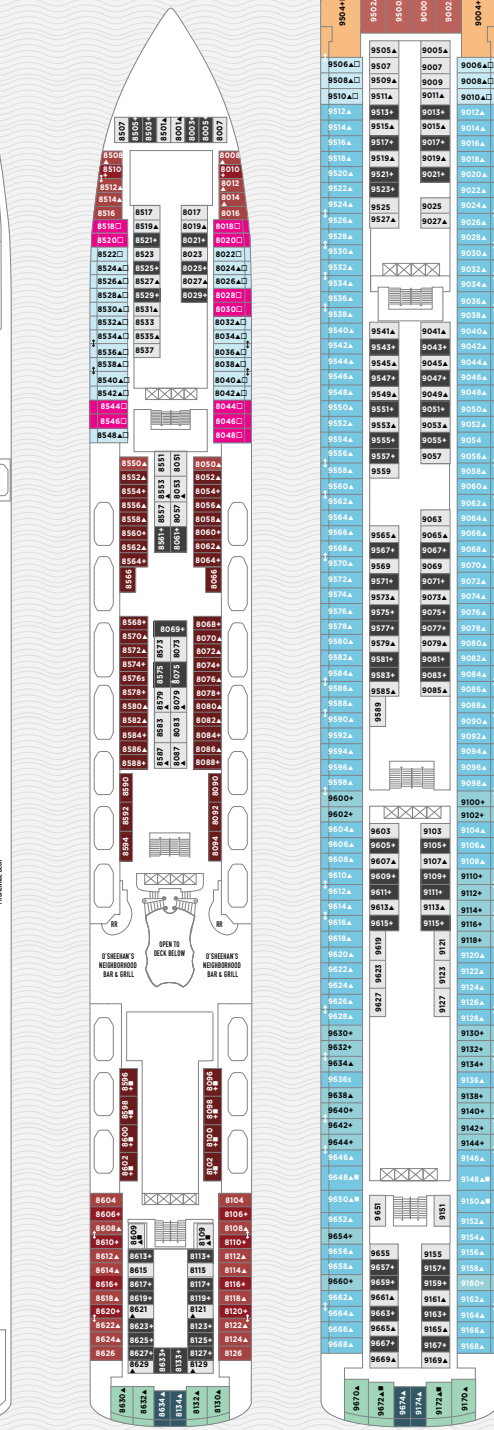

Deck 4

Deck 5

Deck 6

Deck 7

Deck 8

Deck 9

Deck 10

Deck 11

Deck 12

Deck 13

Deck 14

Deck 15

- Connecting Cabins
- ✓ Double bed
- + Up to 2 persons
- ☆ PH Suite Studio, Deck 11, up to 3
- ♿ Bathrooms
- △ King size bed
- ✕ Elevator
- PrivaSea
- ★ Two beds that cannot be joined
- ▲ Up to 4 persons
- ♿ Wheelchair Accessible
- ☆ HC with Studio, Deck 14, up to 4
- ♿ Up to 6 persons
- Hearing impairment
- ◆ Queen size bed
- Passage way

Oceanview Staterooms

OA Oceanview Stateroom	OB Oceanview Stateroom	O4 Oceanview Stateroom	OC Ocean View Stateroom Porthole
OT Ocean View Stateroom Porthole	OK Oceanview Stateroom (Obscured view)	OX Oceanview Stateroom	

Interior Staterooms

I4 Interior Stateroom	1A Interior Stateroom	IB Interior Stateroom
IT Interior Stateroom Deck 4 & 5	IF Interior Stateroom Deck 4 & 5	IX Interior Stateroom Deck 4 & 5

Verandas

B1 Deluxe Veranda Stateroom Deck 10	B4 Deluxe Veranda Stateroom Deck 10	BA Deluxe Veranda Stateroom Deck 10
BF Deluxe Veranda Stateroom Deck 10	BT Veranda Stateroom Deck 8 & 10	BX Veranda Stateroom Deck 8 & 9