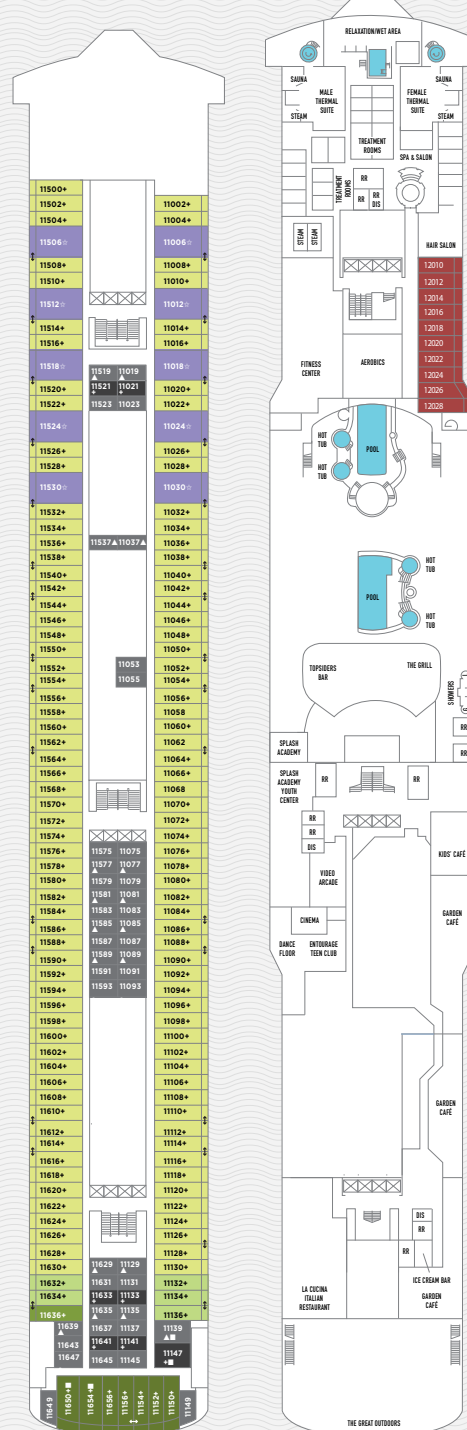

Deck 4

Deck 5

Deck 6

Deck 7

Deck 8

Deck 9

Deck 10

Deck 11

Deck 12

Deck 13

Deck 14

Deck 15

- Connecting Cabins
- ✓ Double bed
- + Up to 2 persons
- ☆ PH Suite Studio, Deck 11, up to 3
- ♿ Bathrooms
- △ King size bed
- ✕ Elevator
- PrivaSea
- ★ Two beds that cannot be joined
- ▲ Up to 4 persons
- ♿ Wheelchair Accessible
- ☆ HC with Studio, Deck 14, up to 4
- ♿ Up to 6 persons
- Hearing impairment
- ◆ Queen size bed
- Passage way

Oceanview Staterooms

OA Oceanview Stateroom	OB Oceanview Stateroom	O4 Oceanview Stateroom	OC Ocean View Stateroom Porthole
OT Ocean View Stateroom Porthole	OK Oceanview Stateroom (Obscured view)	OX Oceanview Stateroom	

The Haven

H1 Haven Garden 3 Bedroom Villa	H2 Haven Deluxe Owners	H3 Haven Owners
H4 Haven Villa	H6 Haven Courtyard Villa with studio	HF Haven Courtyard Penthouse

Penthouses Suites

S4 Penthouse with Studio Deck 11	SD Luxury Penthouse Deck 9 & 10	SF Luxury Penthouse Deck 9 & 10
SM Penthouse Deck 8, 9 & 10	SN Penthouse Deck 8, 9 & 10	