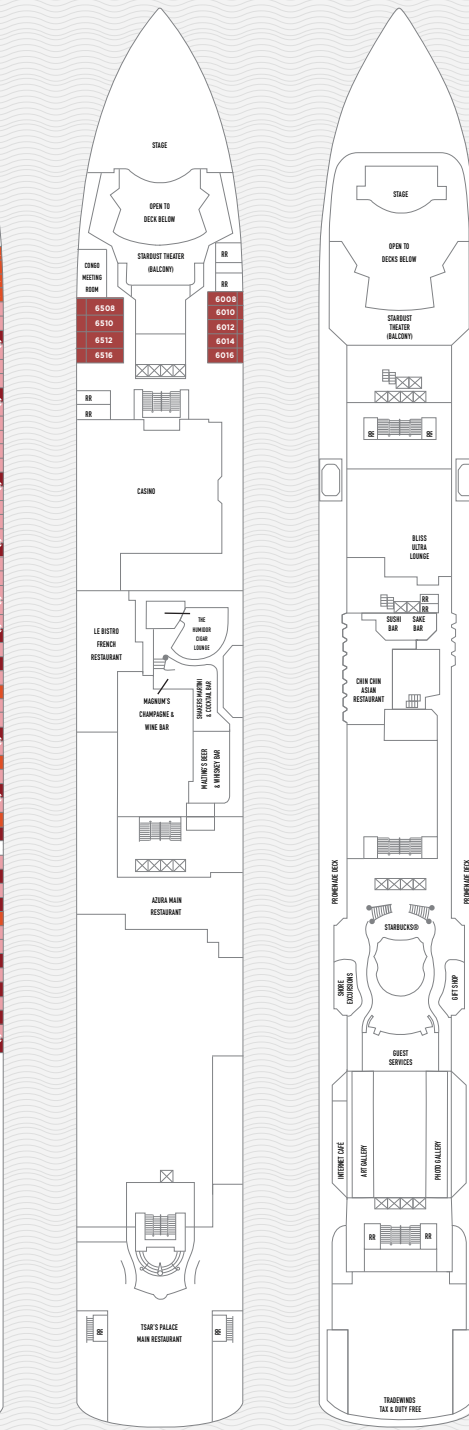

Deck 4

Deck 5

Deck 6

Deck 7

Deck 8

Deck 9

Deck 10

Deck 11

Deck 12

Deck 13

Deck 14

Deck 15

- Connecting Cabins
- ✓ Double bed
- + Up to 2 persons
- ☆ PH Suite Studio, Deck 11, up to 3
- ♿ Bathrooms
- △ King size bed
- ✕ Elevator
- PrivaSea
- ★ Two beds that cannot be joined
- ▲ Up to 4 persons
- ♿ Wheelchair Accessible
- ☆ HC with Studio, Deck 14, up to 4
- ♿ Up to 6 persons
- Hearing impairment
- ◆ Queen size bed
- Passage way

Oceanview Staterooms

OA Oceanview Stateroom	OB Oceanview Stateroom	O4 Oceanview Stateroom	OC Ocean View Stateroom Porthole
OT Ocean View Stateroom Porthole	OK Oceanview Stateroom (Obscured view)	OX Oceanview Stateroom	